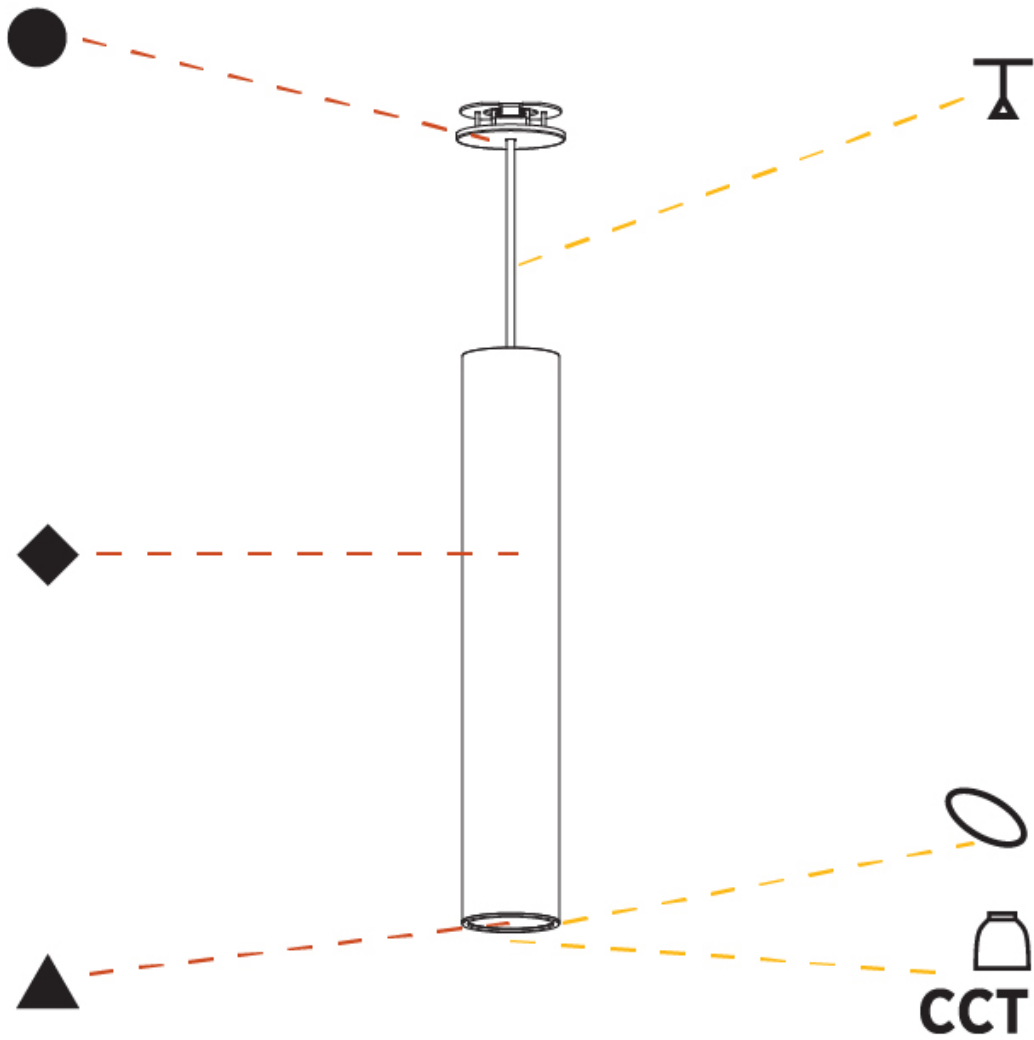

GENERAL

Series: Hangover
Subseries: Hangover Monopoint Recessed Canopy
Brand: Prolicht
Division: Architectural
Mounting Type: Suspension
Mounting Location: Ceiling
Subcategory: Pendant

PHYSICAL

Shape: Cylinder
Diameter (mm): 75
Diameter (in): 2 ¹⁵ / ₁₆
Height (mm): 450
Height (in): 17 ¹¹ / ₁₆
Max. Overall Height (mm): 2450
Max. Overall Height (in): 96 ⁷ / ₁₆
Light Distribution: Downlight
Diffuser: Shine Ring 0-6
Fixture Finish: SSR / BKV / CWI / CRY / HAB / UFT / ITA / RUA / FTG / MYG / LOD / PUS / FRO / FUP / KIA / POP / BLS / SPG / MEY / GOH / GUM / CHC / COM / ABZ / JAG / OBR / MOS / ROR
Fixture Material: Aluminum
Cable Details: 2000mm / 6000mm Cable in White / Black / Orange / Red
Cut-out Measurements: 68mm / 2 11/16"

OPTICAL

Reflector: 18 / 36 / 52

RATINGS AND CERTIFICATIONS

Certified By: Certified for North American Standards
IP rating: IP20

HANGOVER MONOPOINT RECESSED CANOPY SUSPENSION

A300161-

PROJECT
TYPE
SPECIFIER
QUANTITY
DATE

GENERAL

Series: Hangover
Subseries: Hangover Monopoint Recessed Canopy
Brand: Prolicht
Division: Architectural
Mounting Type: Suspension
Mounting Location: Ceiling
Subcategory: Pendant

PHYSICAL

Shape: Cylinder
Diameter (mm): 75
Diameter (in): 2 ¹⁵ / ₁₆
Height (mm): 450
Height (in): 17 ¹¹ / ₁₆
Max. Overall Height (mm): 2450
Max. Overall Height (in): 96 ⁷ / ₁₆
Light Distribution: Direct / Indirect
Diffuser: Shine Ring 0-6
Fixture Finish: SSR / BKV / CWI / CRY / HAB / UFT / ITA / RUA / FTG / MYG / LOD / PUS / FRO / FUP / KIA / POP / BLS / SPG / MEY / GOH / GUM / CHC / COM / ABZ / JAG / OBR / MOS / ROR
Fixture Material: Aluminum
Cable Details: 2000mm / 6000mm Cable in White / Black / Orange / Red
Cut-out Measurements: 68mm / 2 11/16"